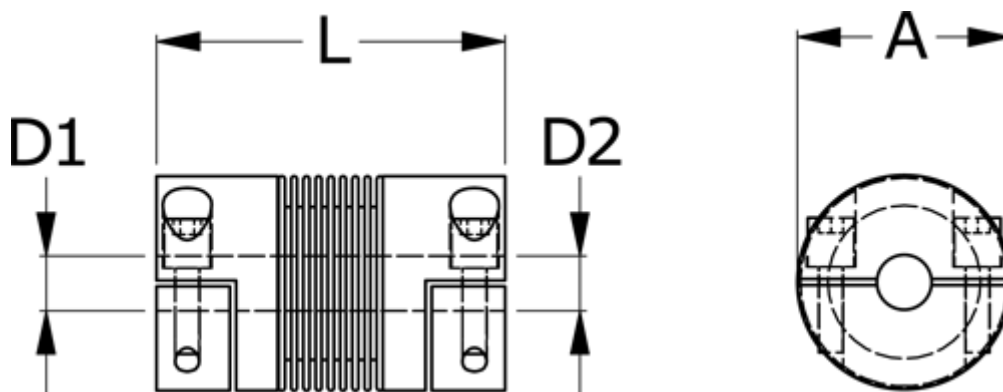

Data Sheet

Article number: 33304H00600831218

Description: Bellow coupling type 4H size60
Length 83 mm, bore 12/18 mm

Measures

A	= 66
D1	= 12
D2	= 18
L	= 83
Nom. torque NM (Tkn)	= 60